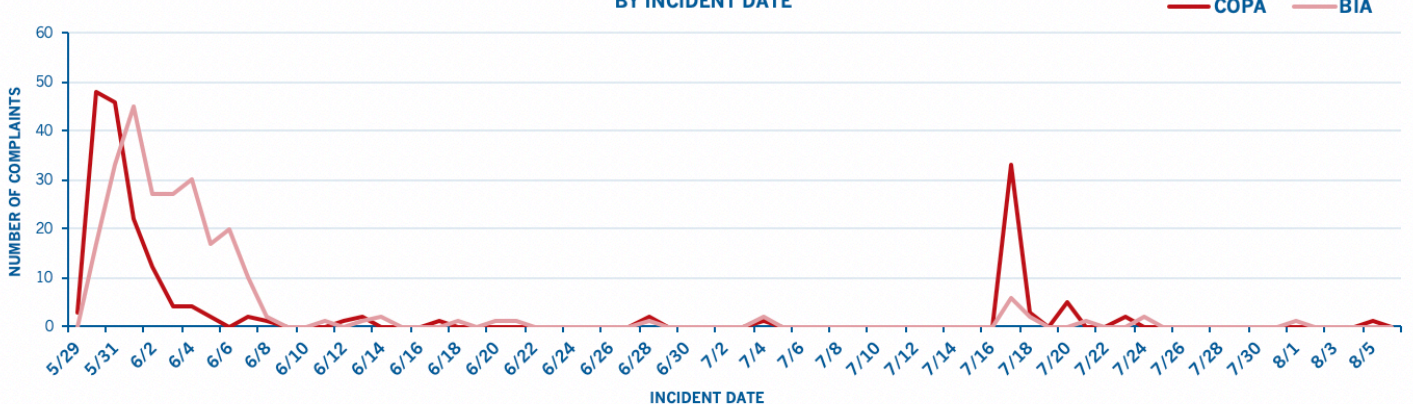

PROTEST RELATED COMPLAINT MAY 29, 2020 - AUGUST 6, 2020

PROTEST RELATED COMPLAINTS
 BY JURISDICTION

PROTEST RELATED COMPLAINTS
 UNDER COPA INVESTIGATION
 BY ALLEGATION TYPE

PROTEST RELATED COMPLAINTS
 BY COMPLAINT DATE

PROTEST RELATED COMPLAINTS
 BY INCIDENT DATE

* For further information regarding data depicted, please see Note on Protest Home Page.
 Report date: 8/7/20