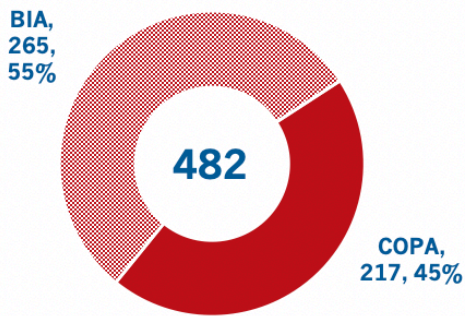

PROTEST RELATED COMPLAINT MAY 29, 2020 - AUGUST 6, 2020

PROTEST RELATED COMPLAINTS
 BY JURISDICTION

PROTEST RELATED COMPLAINTS
 UNDER COPA INVESTIGATION
 BY ALLEGATION TYPE

PROTEST RELATED COMPLAINTS
 BY COMPLAINT DATE