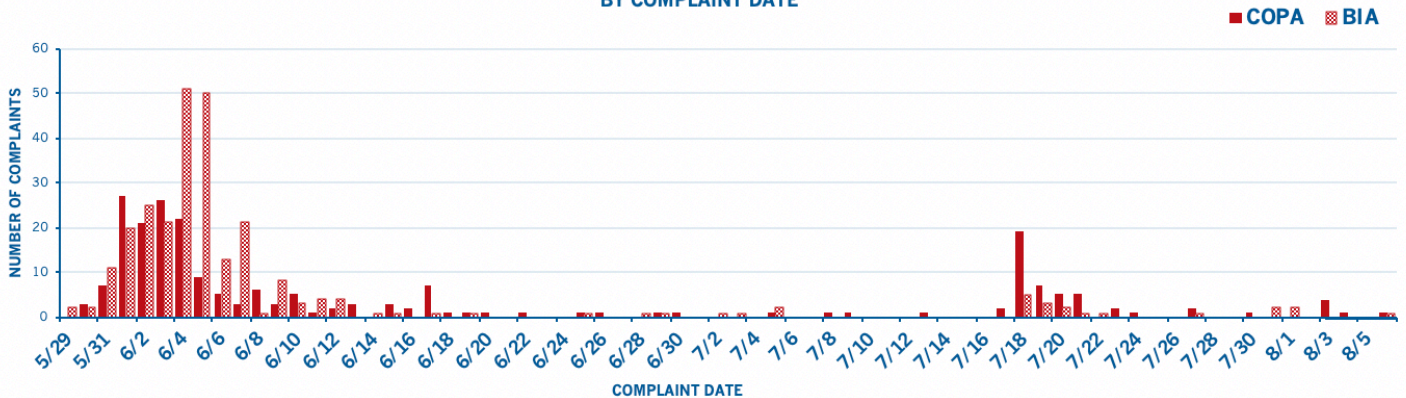

PROTEST RELATED COMPLAINT MAY 29, 2020 - AUGUST 6, 2020

PROTEST RELATED COMPLAINTS
 BY JURISDICTION

PROTEST RELATED COMPLAINTS
 UNDER COPA INVESTIGATION
 BY ALLEGATION TYPE

PROTEST RELATED COMPLAINTS
 BY COMPLAINT DATE

PROTEST RELATED COMPLAINTS
 BY INCIDENT DATE

* For further information regarding data depicted, please see Note on Protest Home Page.
 Report date: 8/7/20