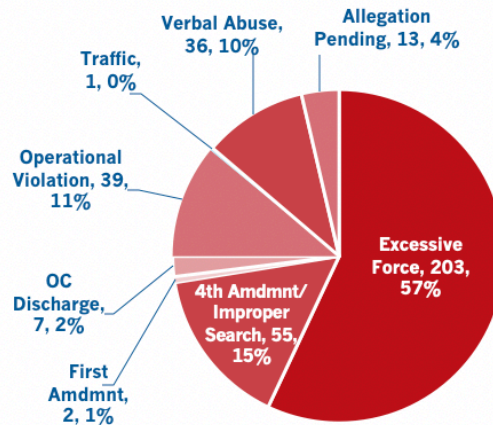

PROTEST RELATED COMPLAINT MAY 29, 2020 - AUGUST 6, 2020

PROTEST RELATED COMPLAINTS
 BY JURISDICTION

PROTEST RELATED COMPLAINTS
 UNDER COPA INVESTIGATION
 BY ALLEGATION TYPE

PROTEST RELATED COMPLAINTS
 BY COMPLAINT DATE

PROTEST RELATED COMPLAINTS
 BY INCIDENT DATE

* For further information regarding data depicted, please see Note on Protest Home Page.
 Report date: 8/7/20