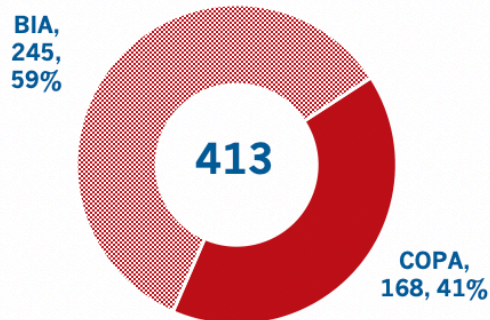

PROTEST RELATED COMPLAINT

MAY 29, 2020 - JULY 5, 2020

PROTEST RELATED COMPLAINTS BY JURISDICTION

PROTEST RELATED COMPLAINTS UNDER COPA INVESTIGATION BY ALLEGATION TYPE

PROTEST RELATED COMPLAINTS BY COMPLAINT DATE