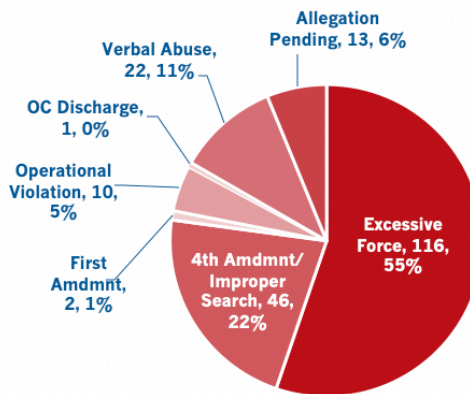

PROTEST RELATED COMPLAINT

MAY 29, 2020 - JULY 5, 2020

PROTEST RELATED COMPLAINTS BY JURISDICTION

PROTEST RELATED COMPLAINTS UNDER COPA INVESTIGATION BY ALLEGATION TYPE

PROTEST RELATED COMPLAINTS BY COMPLAINT DATE

PROTEST RELATED COMPLAINTS BY INCIDENT DATE

* For further information regarding data depicted, please see Note on Protest Home Page.
 Report date: 7/6/20