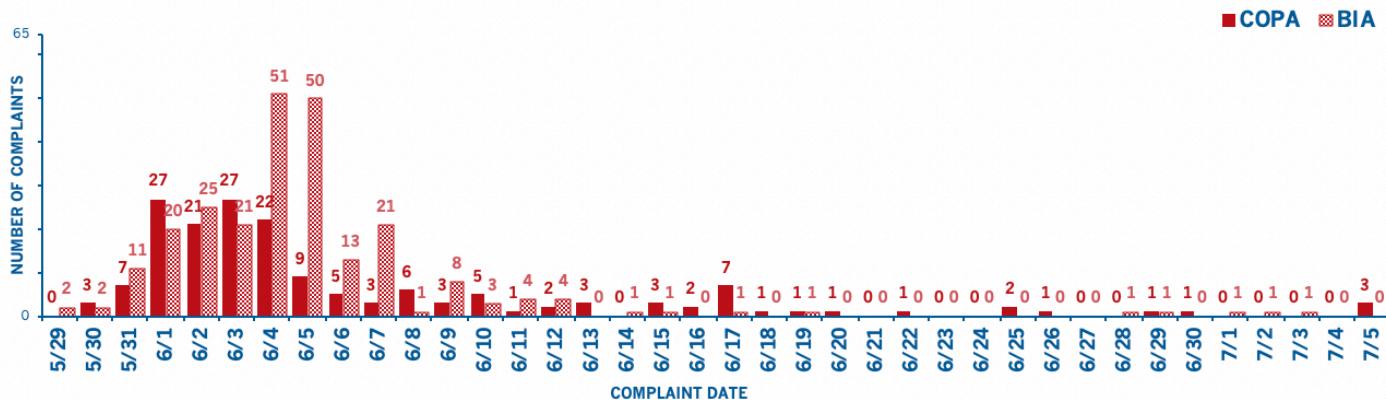

PROTEST RELATED COMPLAINT

MAY 29, 2020 - JULY 5, 2020

PROTEST RELATED COMPLAINTS BY JURISDICTION

PROTEST RELATED COMPLAINTS UNDER COPA INVESTIGATION BY ALLEGATION TYPE

PROTEST RELATED COMPLAINTS BY COMPLAINT DATE

PROTEST RELATED COMPLAINTS BY INCIDENT DATE

* For further information regarding data depicted, please see Note on Protest Home Page.
 Report date: 7/6/20