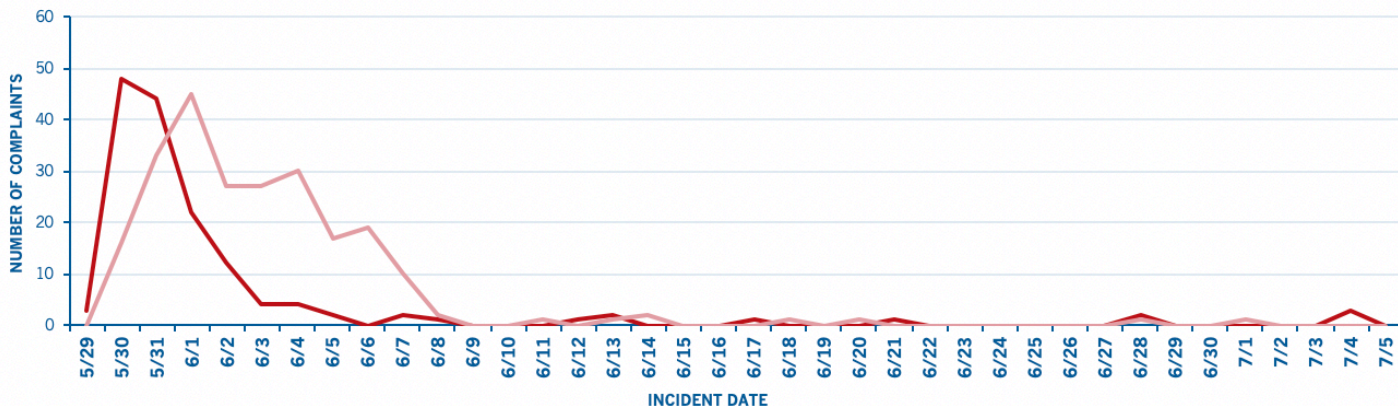

PROTEST RELATED COMPLAINT

MAY 29, 2020 - JULY 5, 2020

PROTEST RELATED COMPLAINTS BY JURISDICTION

PROTEST RELATED COMPLAINTS UNDER COPA INVESTIGATION BY ALLEGATION TYPE

PROTEST RELATED COMPLAINTS BY COMPLAINT DATE

PROTEST RELATED COMPLAINTS BY INCIDENT DATE

* For further information regarding data depicted, please see Note on Protest Home Page.
 Report date: 7/6/20